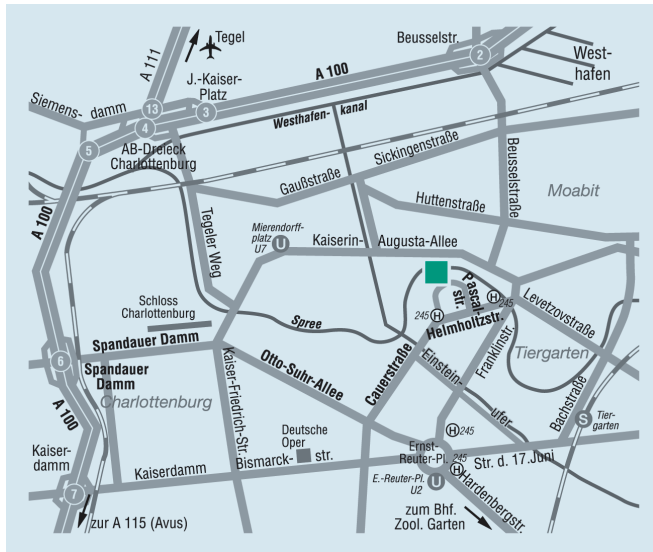

How to find us

Our addresses

Production Technology Center Berlin

Pascalstr. 8 – 9
10587 Berlin

Application Center for Microproduction Technology – AMP

Pascalstr. 13 – 14
10587 Berlin

Train (from Berlin main station »Hauptbahnhof«)

- by taxi (approx. 10 min)
- from bus stop »Hauptbahnhof« take bus 245, direction S+U Zoologischer Garten, to bus stop »Franklinstrasse«. Follow the road about 200 m in direction of travel and turn right into Pascalstrasse (approx. 25 min).

Car

- A 111 or A 115 (Avis) to Charlottenburg (A 100), exit »Spandauer Damm«. Further down, it bends right and becomes Otto-Suhr-Allee. Turn left into Cauerstrasse. Further down, it becomes Dovestrasse and finally Helmholtzstrasse. Turn left into Morsestrasse, which further down becomes Pascalstrasse. There is a parking area behind the house. The entry into the parking area is at Kucharskistrasse.

Airplane (arriving at BER)

- by taxi (approx. 40 min)
- FEX (airport express) to Berlin main station, from bus stop »Hauptbahnhof« take bus 245, direction S+U Zoologischer Garten, to bus stop »Franklinstrasse«. Follow the road about 200 m in direction of travel and turn right into Pascalstrasse (ca. 60 min.).